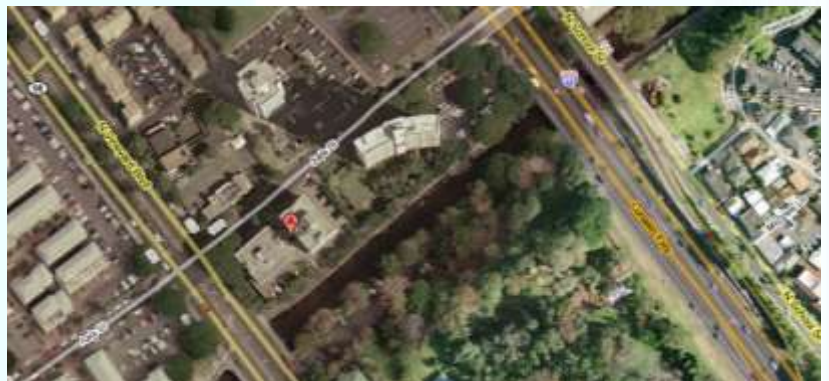

MAP TO OUR CENTRAL OFFICE 200 N. Vineyard Blvd., Bldg. B - Honolulu, HI 96817

H-1 from East Honolulu (Diamond Head side), take School Street cutoff, and first left (makai) onto Aala Street. On left side of the street, after tall retirement complex, take left before 7-story Castle & Cooke Community Service Center into parking lot. Follow signs to Child & Family Service Parking, enter the 2-story building at corner of Vineyard & Aala.

H-1 from West Honolulu (Ewa), take Vineyard cutoff, turn left on Aala at stoplight. Turn into first right street-level parking (after second building on the right). Follow signs to Child & Family Service Parking, enter the 2-story building at corner of Vineyard & Aala.

Street parking is also available on Vineyard and on Aala. Watch for allowed times and feed the meter!